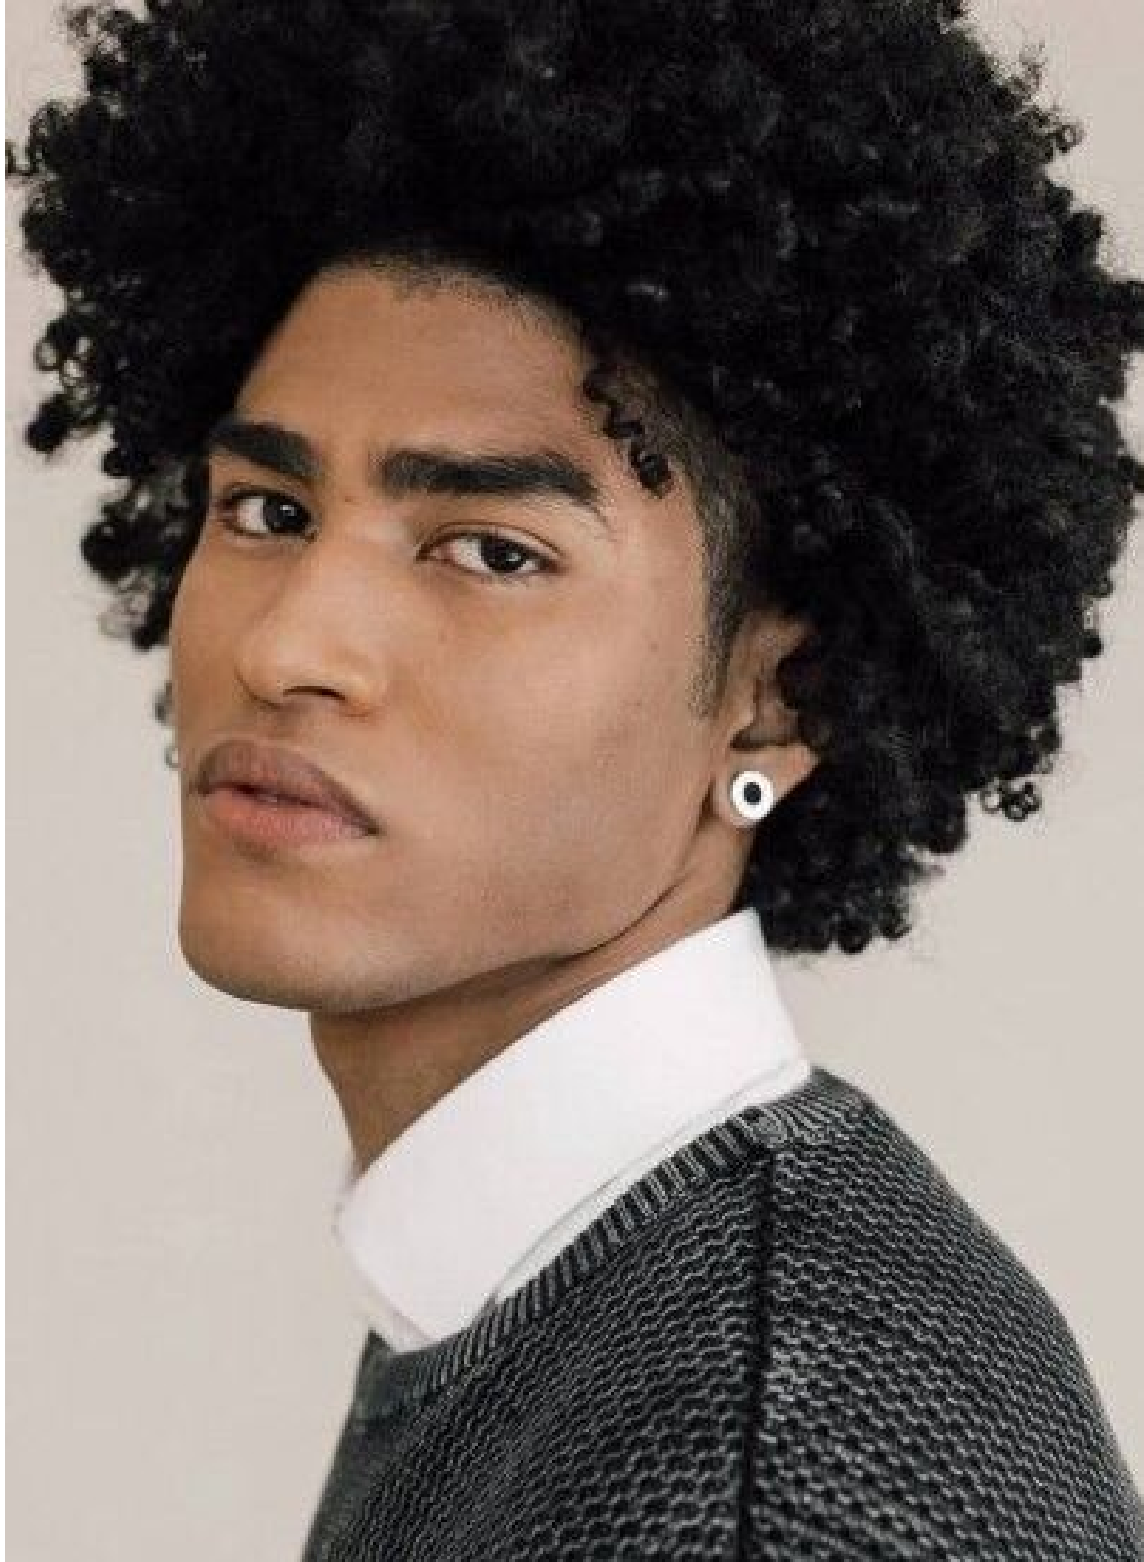

# JOAO JESUS

height 6'0.5 · bust 38.5" · waist 29" · hips 37.5" · suit 50  
shoes size 41 EU/10 US/7 UK · hair black · eyes brown