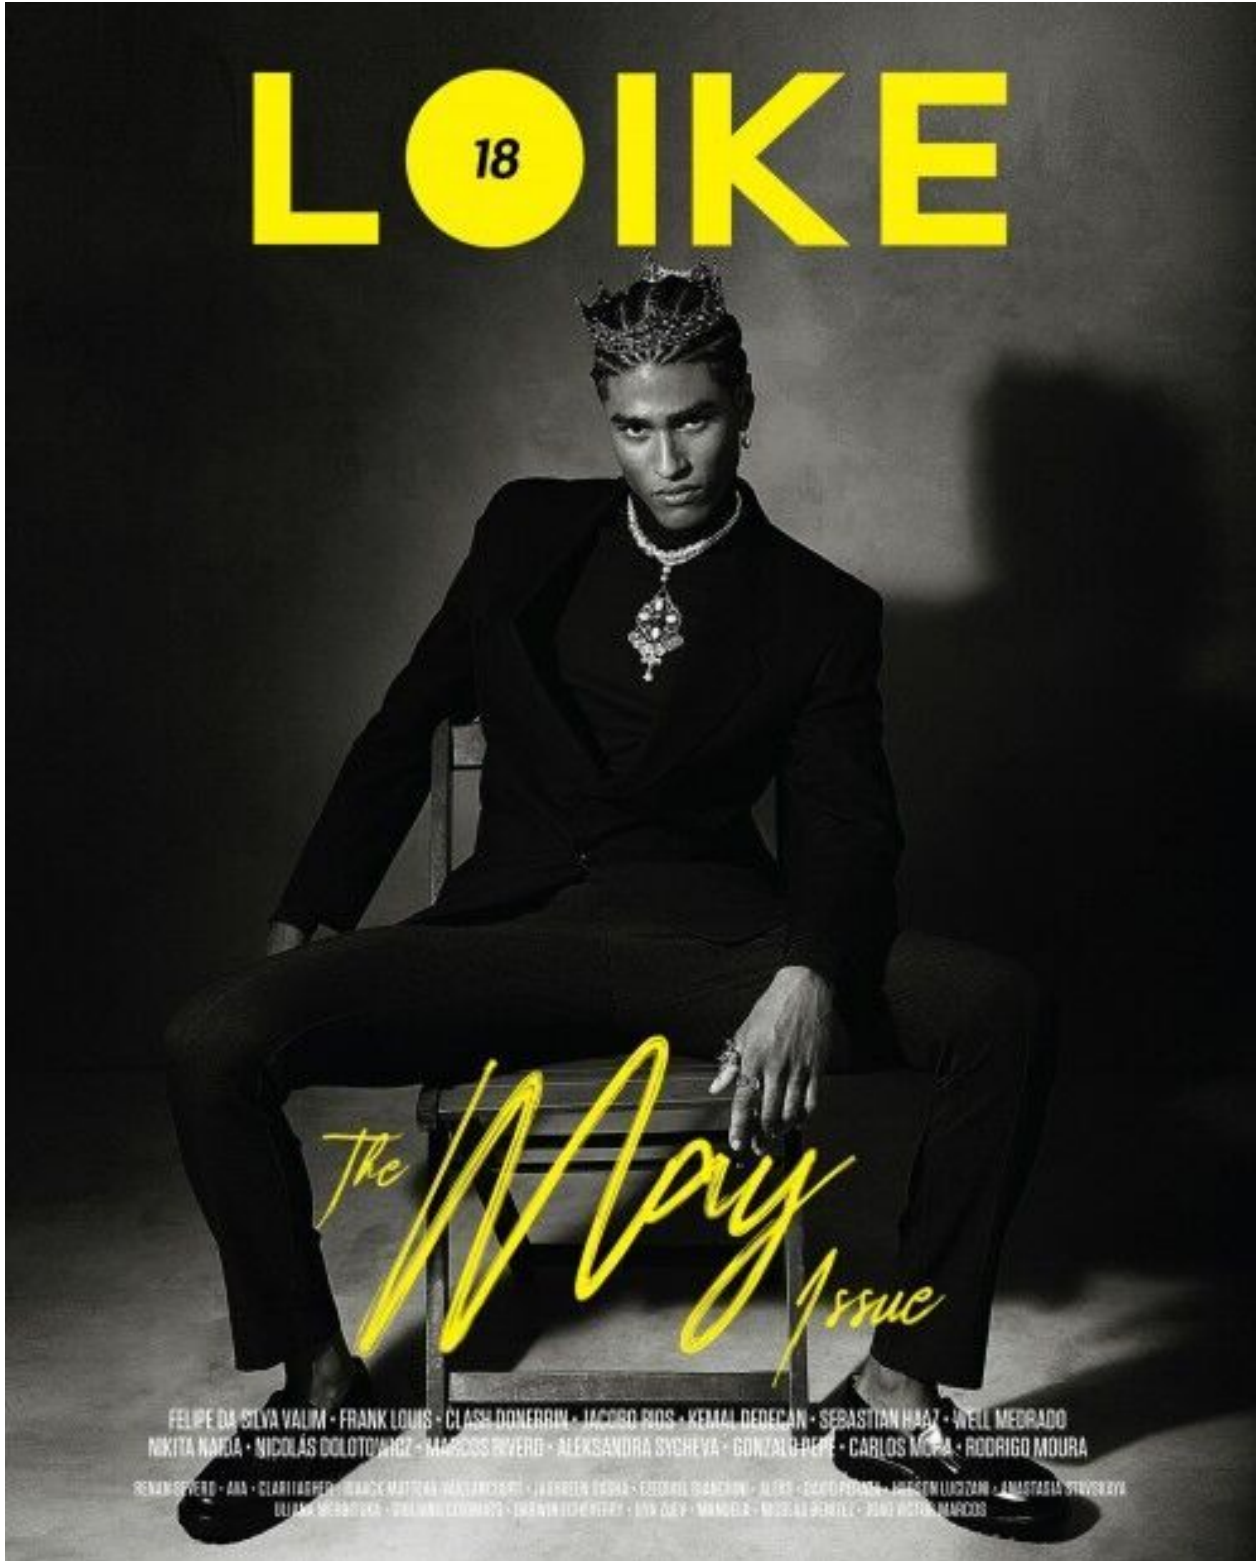

JOAO JESUS

height 6'0.5 · bust 38.5" · waist 29" · hips 37.5" · suit 50
shoes size 41 EU/10 US/7 UK · hair black · eyes brown