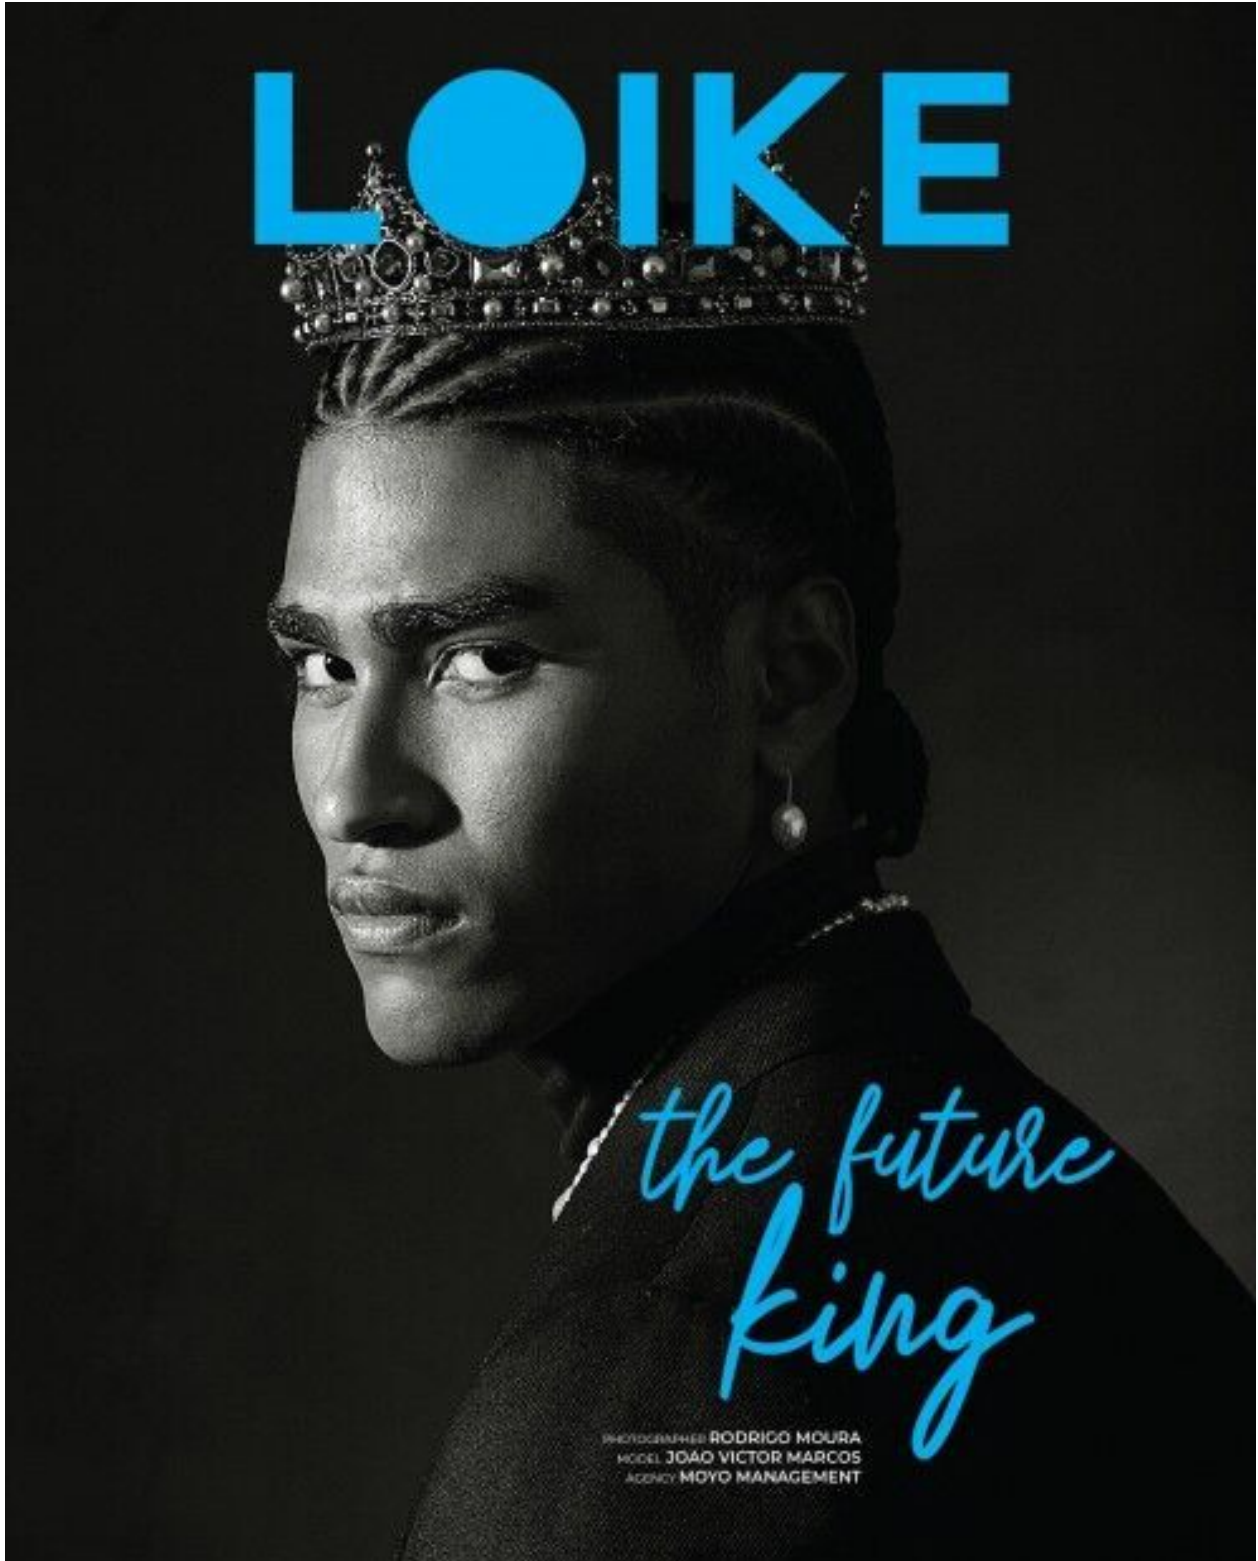

JOAO JESUS

height 6'0.5 · bust 38.5" · waist 29" · hips 37.5" · suit 50
shoes size 41 EU/10 US/7 UK · hair black · eyes brown