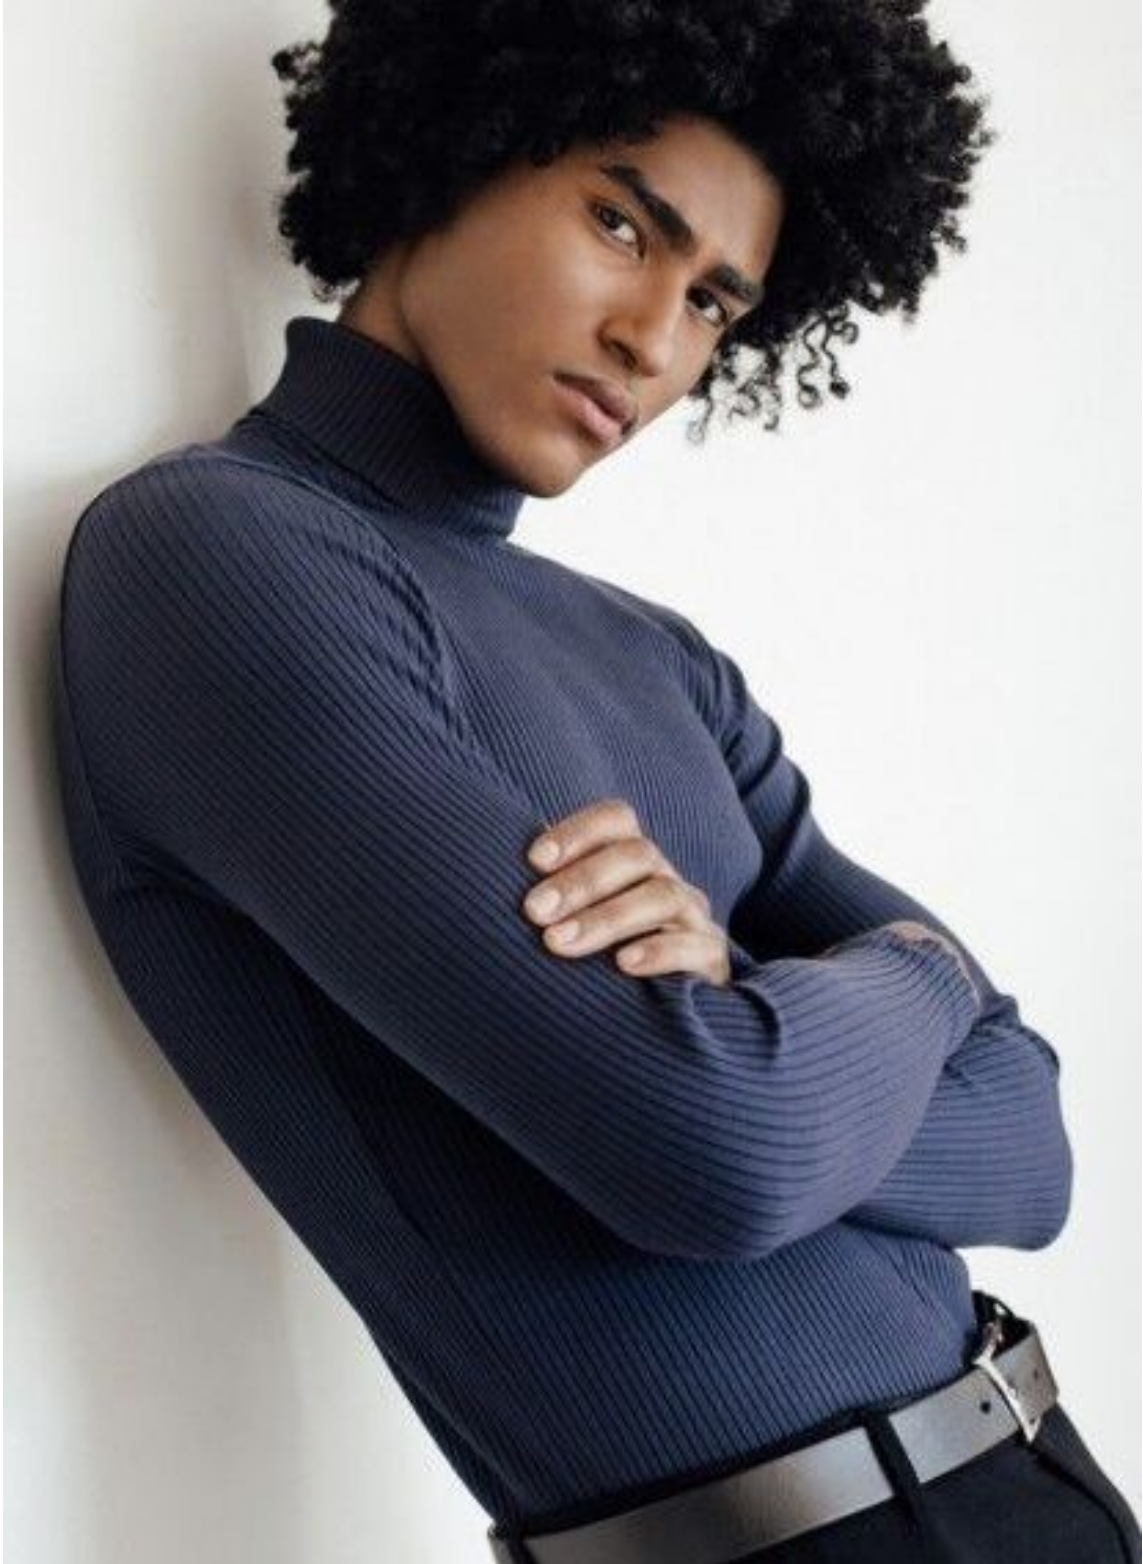

JOAO JESUS

height 6'0.5 · bust 38.5" · waist 29" · hips 37.5" · suit 50
shoes size 41 EU/10 US/7 UK · hair black · eyes brown